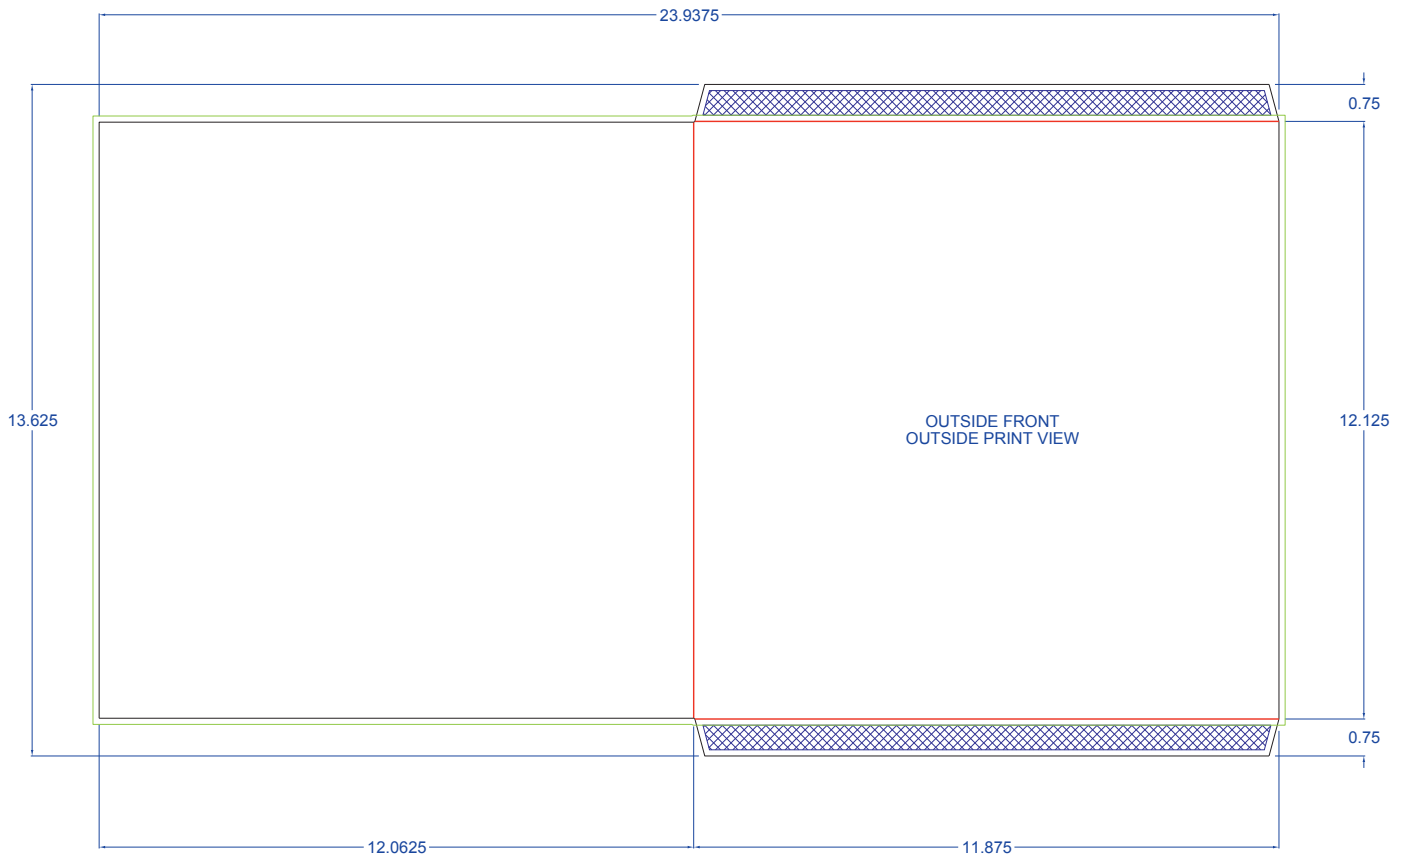

PROJECT: V3001.ARD
TITLE: Inner LP Sleeve
FLAT SIZE: 23.9375 x 13.6250
FINISH SIZE: L 11.8750 x W 0.0000 x D 12.1250
STOCK: 100# Gloss Text
RULE LENGTH: 110
PROJECT NOTES:
REFERENCE:

SHEET SIZE:
NUMBER UP:

CUT LINES:		.125" BLEED/ IMAGE AREA:	
CREASE LINES:		KNOCKOUTS:	
GLUE OUTSIDE:		MEDIA/TRAYS:	
GLUE INSIDE:		CELLO/ POLY WINDOW:	

DATE:01/21/2020

• OUTSIDE PRINT VIEW •

NOT TO SCALE - USE TEMPLATES FOR PRODUCTION PURPOSES